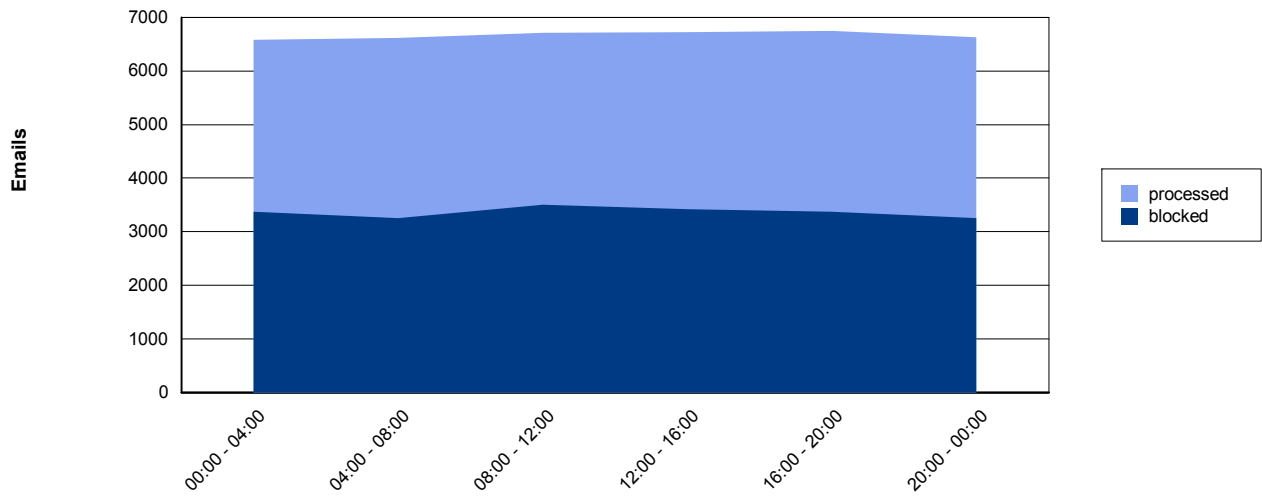

Report Title: Processed & Blocked emails per four hours - Composite
Description: The "Processed & Blocked emails per four hours" report shows the composite amount of blocked emails against processed emails in four hour blocks for the selected period.
Generated on: 1/11/2007
For period: 1/1/2005 - 12/31/2006

Processed against Blocked emails

Hour	Processed Emails	Blocked Emails	Percentage of Blocked Emails
00:00 - 04:00	6,578	3,368	51.20%
04:00 - 08:00	6,614	3,249	49.12%
08:00 - 12:00	6,708	3,504	52.24%
12:00 - 16:00	6,722	3,422	50.91%
16:00 - 20:00	6,750	3,379	50.06%
20:00 - 00:00	6,628	3,259	49.17%
	40,000	20,181	50.45%