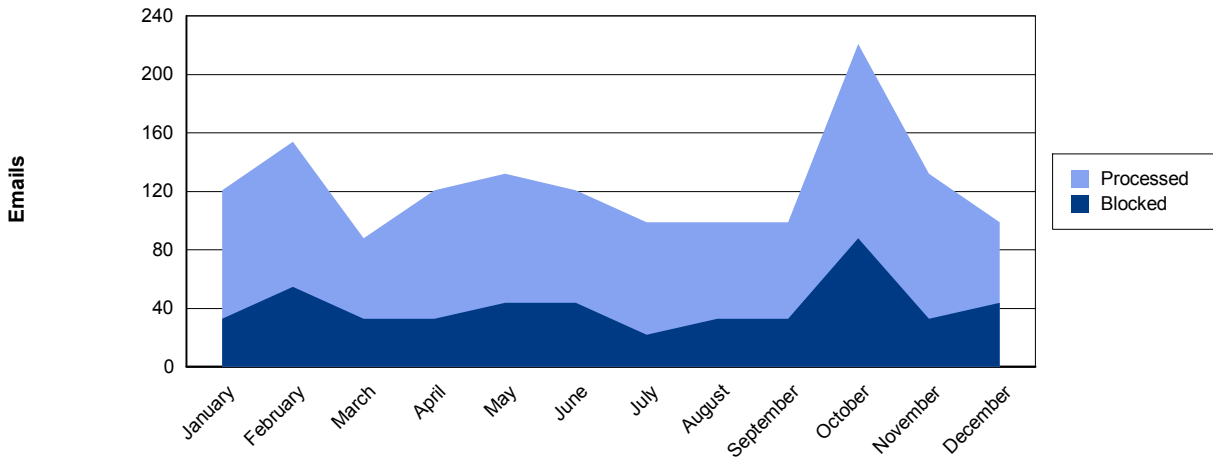

**Report Title:** Processed & Blocked emails per month - Composite  
**Description:** The "Processed & Blocked emails per month" report shows the composite amount of blocked emails against processed emails per month for the selected period.  
**Generated on:** 1/10/2007  
**For period:** 1/10/2005 - 1/10/2007

### Blocked emails

Month	Processed Emails	Blocked Emails	Percentage of Blocked Emails
January	121	33	27.27%
February	154	55	35.71%
March	88	33	37.50%
April	121	33	27.27%
May	132	44	33.33%
June	121	44	36.36%
July	99	22	22.22%
August	99	33	33.33%
September	99	33	33.33%
October	221	88	39.82%
November	132	33	25.00%
December	99	44	44.44%
	<b>1,486</b>	<b>495</b>	<b>32.97%</b>